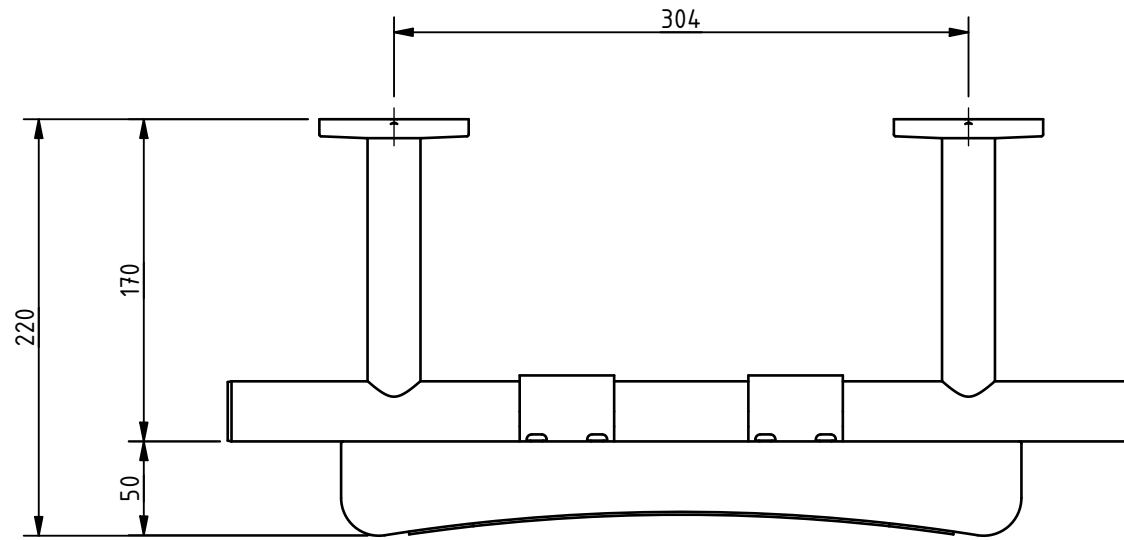

PRODUCT INFO: 311300 - LUXURY BACK REST RAIL, INCLUDING PAD, STAINLESS STEEL, CONCELAED FIXINGS, OVERALL PROJECTION 220mm ALL DIMENSIONS ARE IN mm UNLESS STATED OTHERWISE

MKT-311300 REV 1

DISCLAIMER: NYMAS GROUP MAKES EVERY EFFORT TO ENSURE THAT THE INFORMATION PROVIDED ON THIS DRAWING IS CORRECT. HOWEVER, WE CANNOT GUARANTEE THIS, AND ACCEPT NO LIABILITY FOR ANY INFORMATION OR ADVICE GIVEN ON THIS DRAWING.