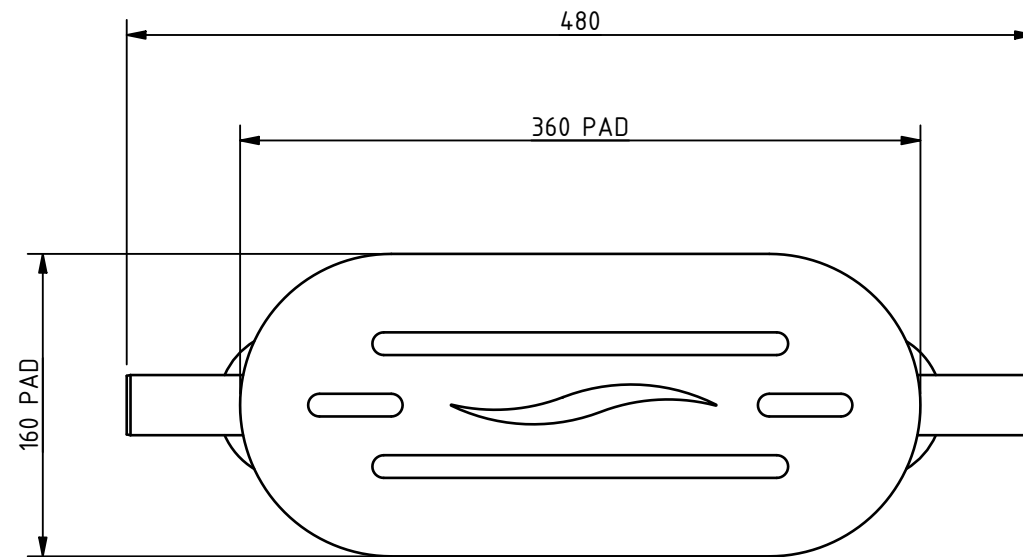

PRODUCT INFO: 311300 - LUXURY BACK REST RAIL, INCLUDING PAD, STAINLESS STEEL, CONCELAED FIXINGS, OVERALL PROJECTION 220mm ALL DIMENSIONS ARE IN mm UNLESS STATED OTHERWISE

MKT-311300 REV 1

DISCLAIMER: NYMAS GROUP MAKES EVERY EFFORT TO ENSURE THAT THE INFORMATION PROVIDED ON THIS DRAWING IS CORRECT. HOWEVER, WE CANNOT GUARANTEE THIS, AND ACCEPT NO LIABILITY FOR ANY INFORMATION OR ADVICE GIVEN ON THIS DRAWING.