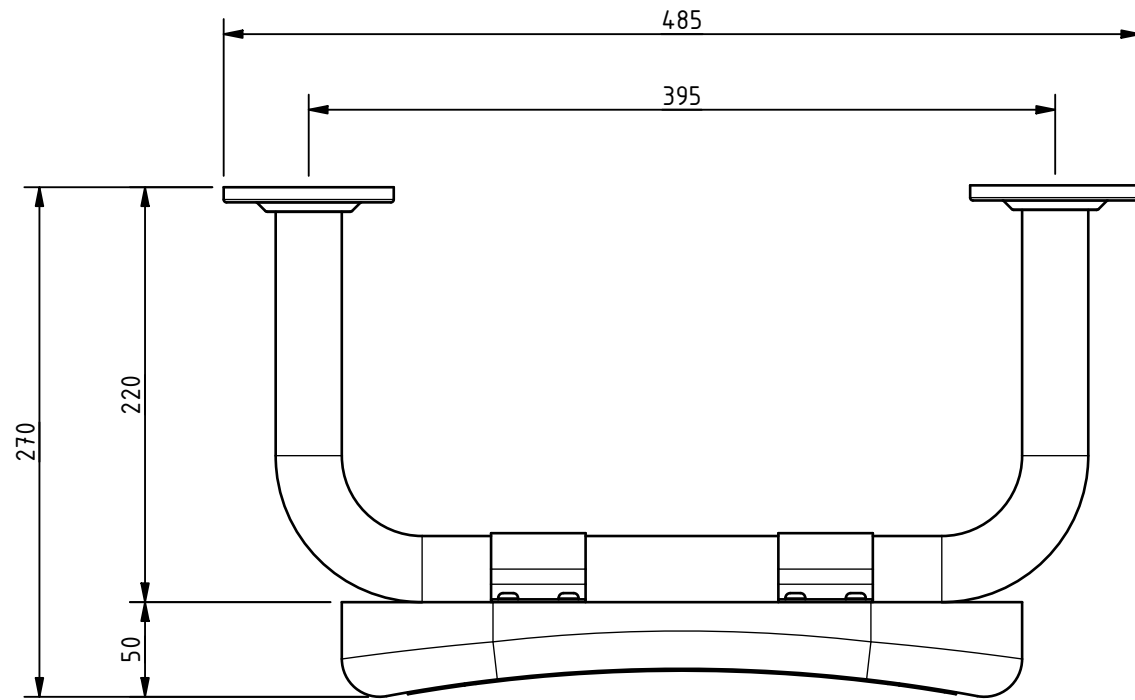

PRODUCT INFO: BR-270 - BACK REST RAIL WITH WHITE PAD, STEEL, 270mm PROJECTION, EXPOSED FIXINGS

ALL DIMENSIONS ARE IN mm UNLESS STATED OTHERWISE

MKT-BR-270 REV 1

DISCLAIMER: NYMAS GROUP MAKES EVERY EFFORT TO ENSURE THAT THE INFORMATION PROVIDED ON THIS DRAWING IS CORRECT. HOWEVER, WE CANNOT GUARANTEE THIS, AND ACCEPT NO LIABILITY FOR ANY INFORMATION OR ADVICE GIVEN ON THIS DRAWING.