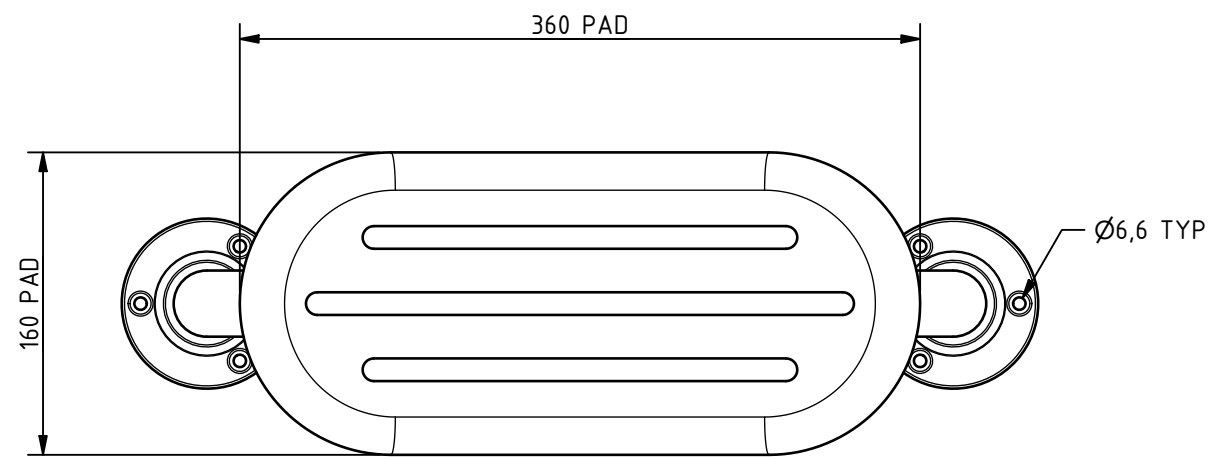

PRODUCT INFO: BR-270 - BACK REST RAIL WITH WHITE PAD, STEEL, 270mm PROJECTION, EXPOSED FIXINGS

ALL DIMENSIONS ARE IN mm UNLESS STATED OTHERWISE

MKT-BR-270 REV 1

DISCLAIMER: NYMAS GROUP MAKES EVERY EFFORT TO ENSURE THAT THE INFORMATION PROVIDED ON THIS DRAWING IS CORRECT. HOWEVER, WE CANNOT GUARANTEE THIS, AND ACCEPT NO LIABILITY FOR ANY INFORMATION OR ADVICE GIVEN ON THIS DRAWING.