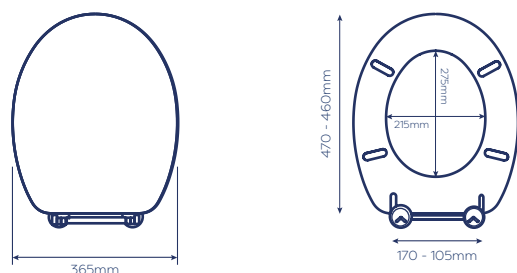

## CARRON TOILET SEAT

- Adjustable hinges fit all standard toilets
- Made from moulded wood with white finish

- Plastic hinges
- All fittings included

CODE	FINISH	RRP
WL600622H	White	£21.67

Packaging: Full colour box