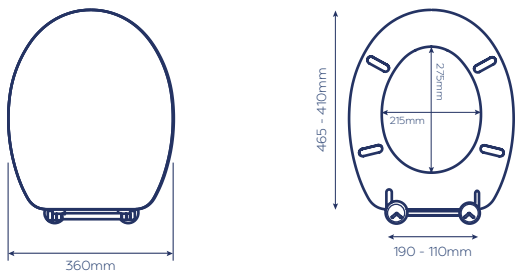

## ULLSWATER TOILET SEAT

1.20kg

- Adjustable hinges fit all standard toilets
- Made from durable polypropylene

- Plastic hinges
- All fittings included

CODE	FINISH	RRP
WL600122H	White	£21.74

Packaging: Full colour box