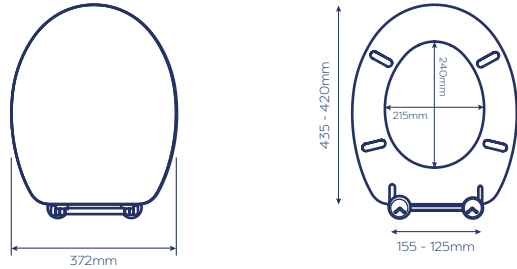

## BUTTERMERE TOILET SEAT

- Adjustable hinges fit all standard toilets
- Made from moulded wood with white finish

- Plastic hinges
- All fittings included

CODE	FINISH	RRP
WL601922H	White	£17.27

Packaging: Full colour box