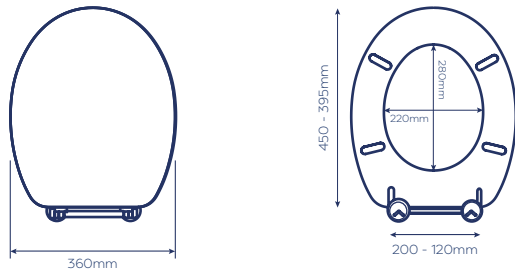

## HURON TOILET SEAT

0.80kg

- Adjustable hinges fit all standard toilets
- Made from durable polypropylene

- Plastic hinges
- All fittings included

CODE	FINISH	RRP
WL600322H	White	£17.28

Packaging: Full colour box