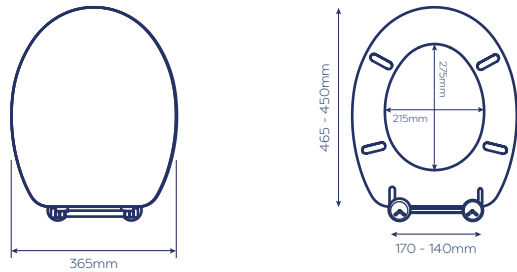

COLLERSON & WINDERMERE TOILET SEAT

- Adjustable hinges fit all standard toilets
- Made from moulded wood with white finish

- Plastic hinges
- All fittings included

CODE	FINISH	EFFECT	RRP
WL600522H	White	Plain	£19.86
WL600422H	White	Tongue & groove	£19.83

Packaging: Full colour box