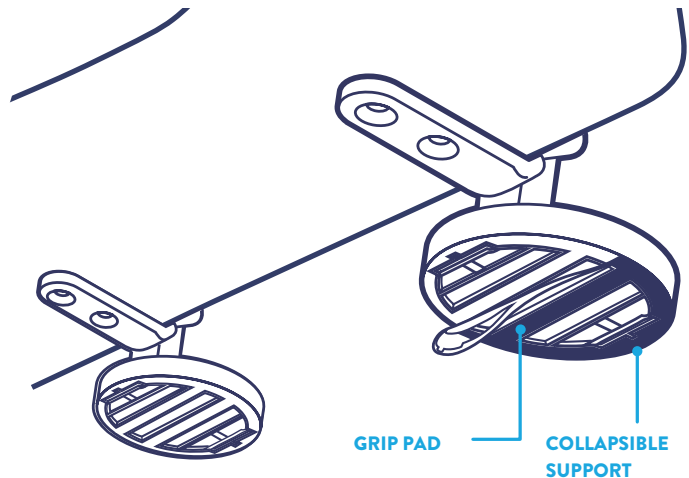

# NO MORE MOVEMENT

Collapsible supports hold the hinges away from the pan while you align the seat. Once pressure is applied, pads beneath the hinges grip the toilet pan so there is “no more movement”.

### PEEL

Assemble the hinge with the bolt in place and peel off the protective film from the grip pad.

Slowly and quietly closes the toilet seat eliminating slamming and trapped fingers, especially where small children have access.