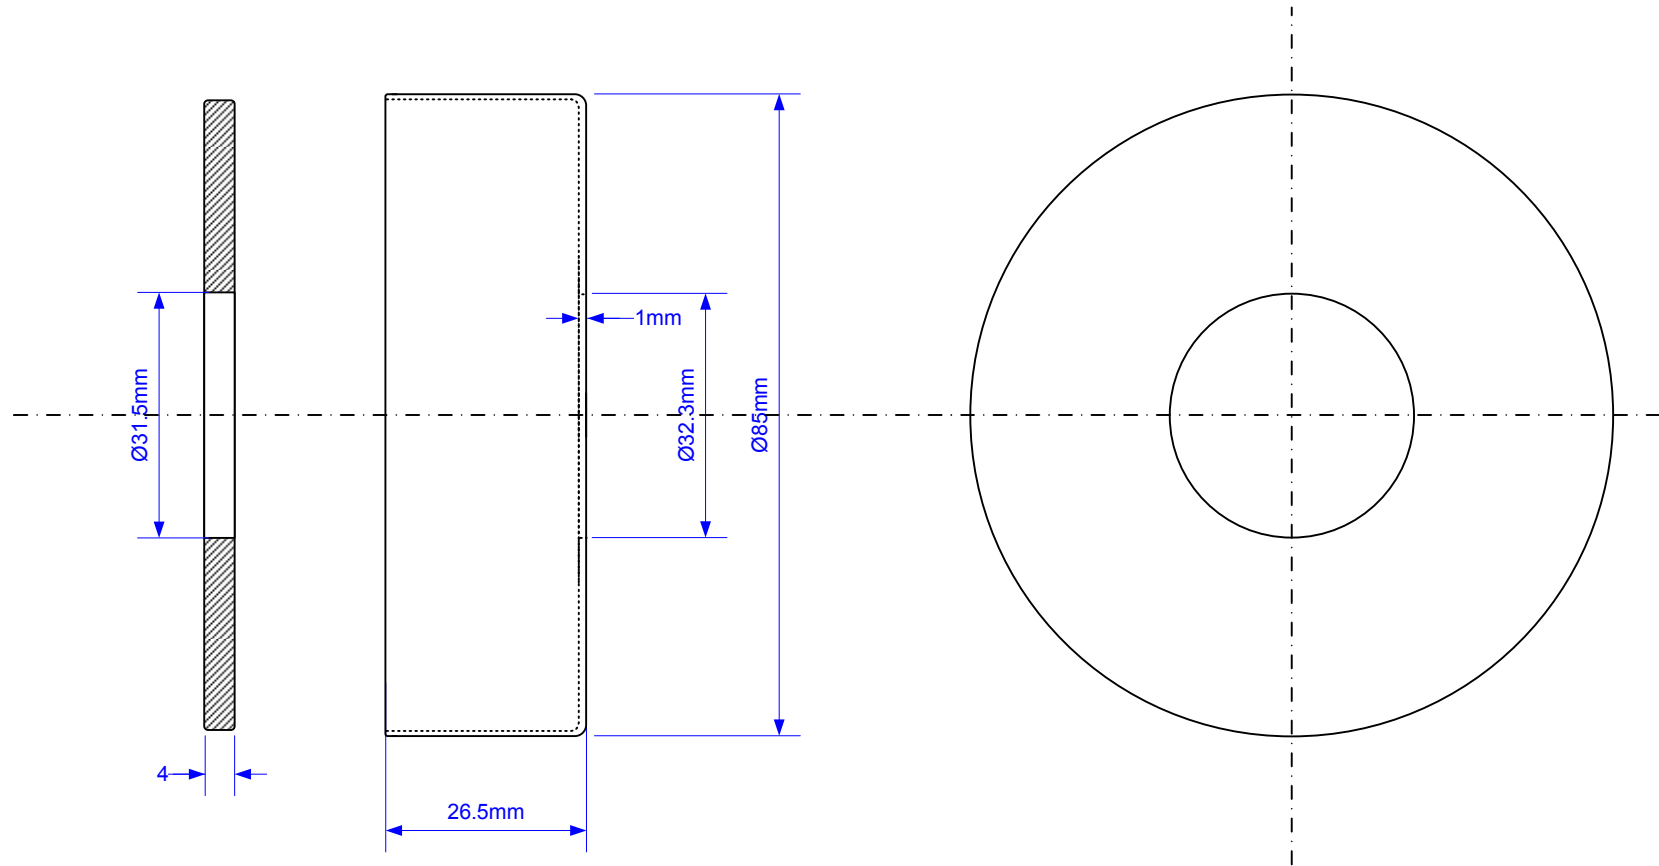

Code:

WALLFLANGE-CP32

© McALPINE
09/01/2008

DRAWN BY	RM	REVISED	FILENAME
		SCALE	WALLFLANGE-CP32.VSD
		1: 1	DATE
			09/01/2008