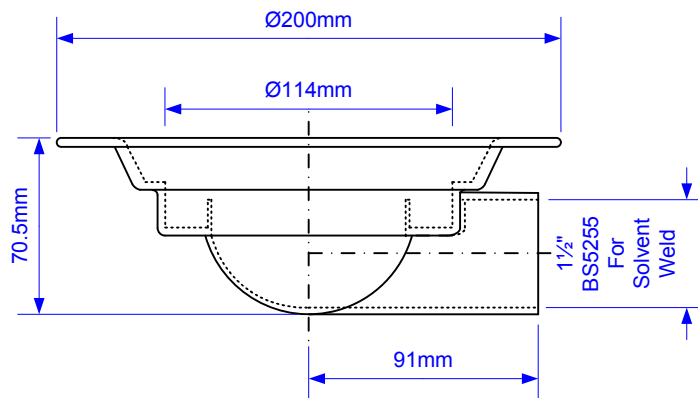

Code:

Untrapped Gully with 1 1/2" Outlet for use with Sheet Flooring.

Each product uses this Trap Body

Drawing verified
correct as of:

28/08/2017
RM

DRAWN BY

RM

REVISED

SCALE

1:3

FILENAME
UNTRAPPED 1.5-INCH SHEET
FLOORING GULLIES.VSD

DATE

28/08/2017