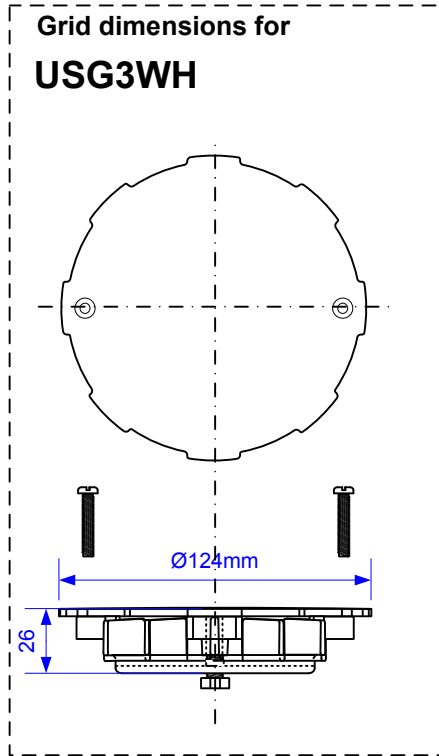

Code:

Untrapped Gully with 1 1/2" Outlet for use with Sheet Flooring.

Each product uses this Trap Body

Drawing verified
correct as of:

28/08/2017
RM

DRAWN BY

RM

REVISED

SCALE

1:3

FILENAME
UNTRAPPED 1.5-INCH SHEET
FLOORING GULLIES.VSD

DATE

28/08/2017