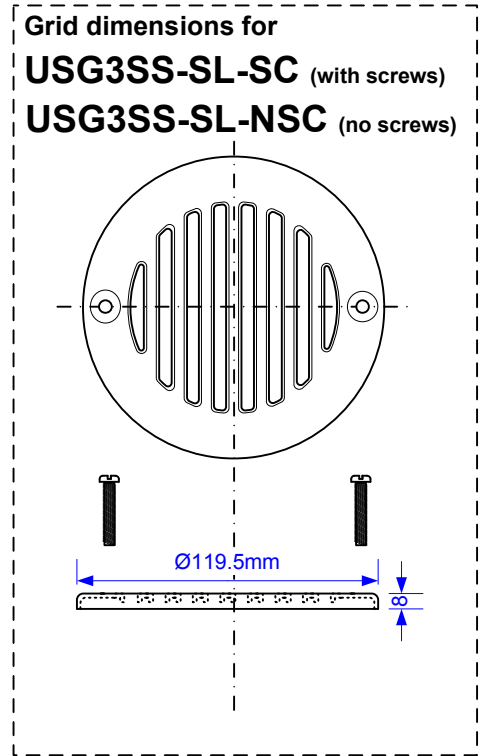

Code:

Untrapped Gully with 1 1/2" Outlet for use with Sheet Flooring.

Each product uses this Trap Body

Drawing verified
correct as of:

28/08/2017
RM

DRAWN BY

RM

REVISED

SCALE

1:3

FILENAME
UNTRAPPED 1.5-INCH SHEET
FLOORING GULLIES.VSD

DATE

28/08/2017