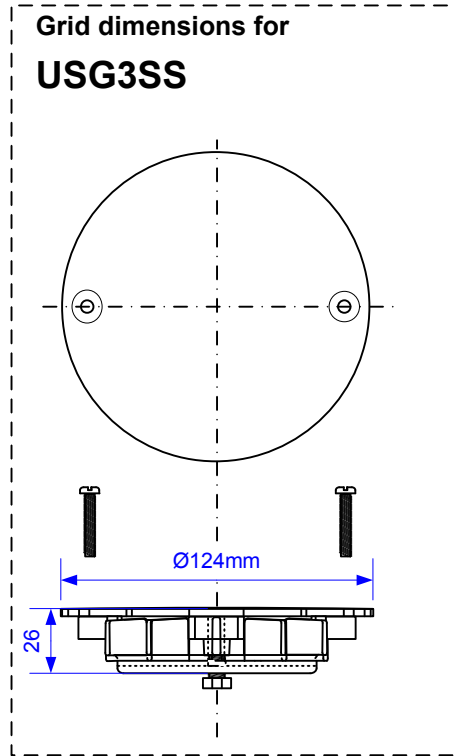

Code:

Untrapped Gully with 1 1/2" Outlet for use with Sheet Flooring.

Each product uses this Trap Body

Drawing verified
correct as of:

28/08/2017
RM

DRAWN BY

RM

REVISED

SCALE

1:3

FILENAME
UNTRAPPED 1.5-INCH SHEET
FLOORING GULLIES.VSD

DATE

28/08/2017