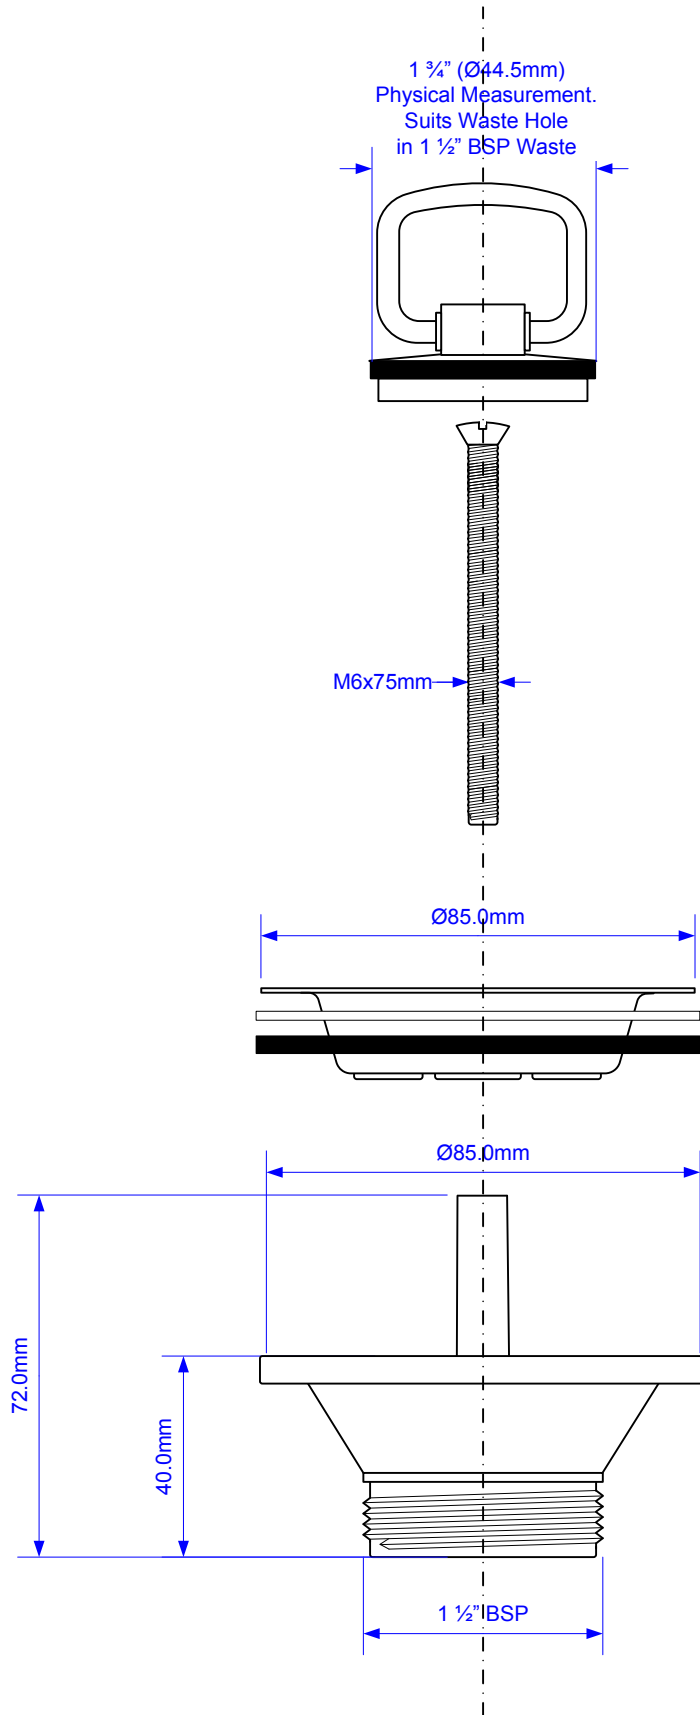

Code:

BSW6CP2H

Drawing verified
correct as of:

03/02/2014
RM

DRAWN BY

RM

REVISED

03/02/2014

FILENAME

BSW6CP2H.VSD

SCALE

1: 1.5

DATE

03/02/2014