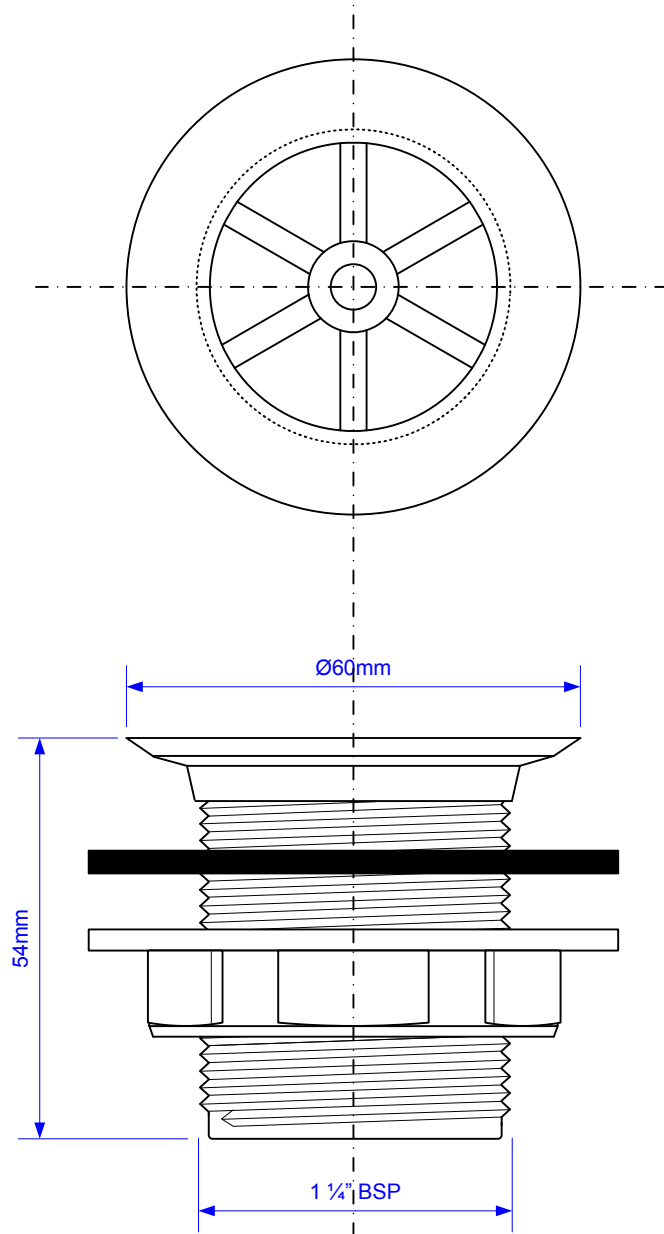

Code:

CWU1S

Drawing verified
correct as of:

14/05/2012
RM

DRAWN BY

RM

REVISED

SCALE