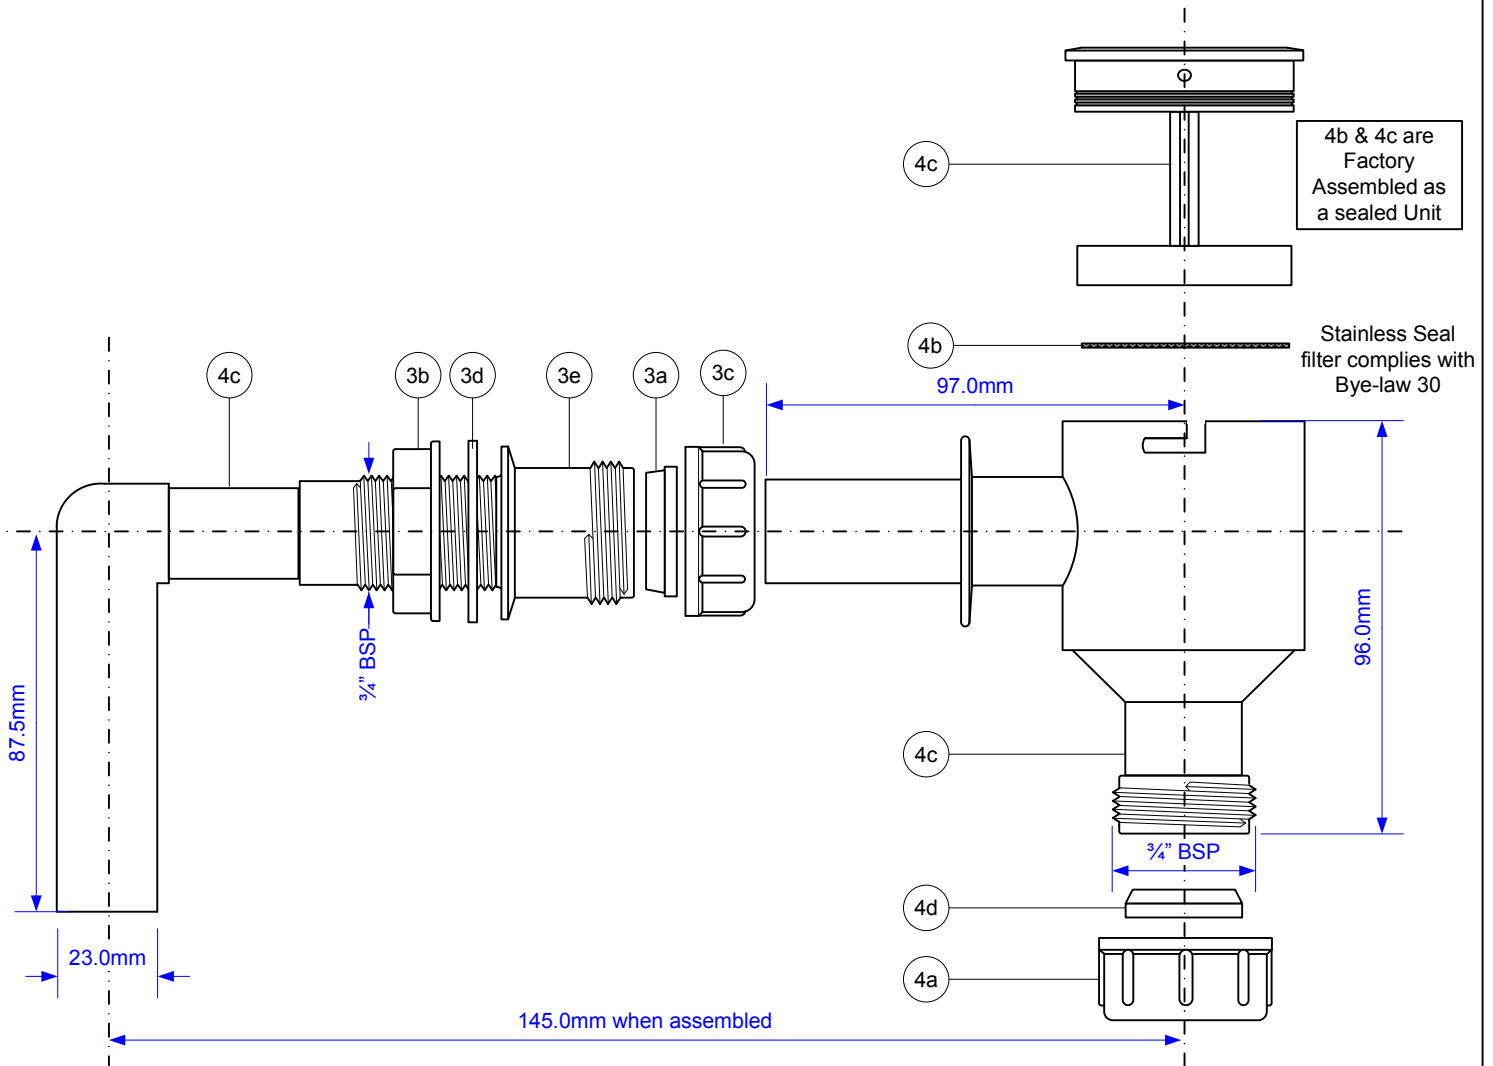

Code:

R30E

3/4" - 22mm Screened Tank Overflow With quick release Filter Pack

Part No.	Code	Description	Material
1	L-R30E	Leaflet	
2	P-B-15X24MC	Plastic Bag	
3	R11BODY-PL-SUB		
a	1.0-ISO	Seal	TPV
b	NUT-.75	Nut	Polypropylene
c	NUT-1.00	Nut	Polypropylene
d	PWW18	Washer	LDPE
e	R11MBODY	Connector	Polypropylene
4	R30EBODY-SUB		
a	NUT-1.00-BLANK	Compression Nut	Polypropylene
b	P-FILTER-3/4	Filter	Stainless Steel
c	R30-PL-BODY	Body	Polypropylene
d	TURBOOLIVE	Seal	TPV

© McALPINE
09/03/2010

Drawing verified
correct as of:

23/03/2015
RM

DRAWN BY

RM

REVISED

09/03/2010, 23/03/2015

FILENAME

R30E.VSD

SCALE

1: 1.75

DATE

23/03/2015