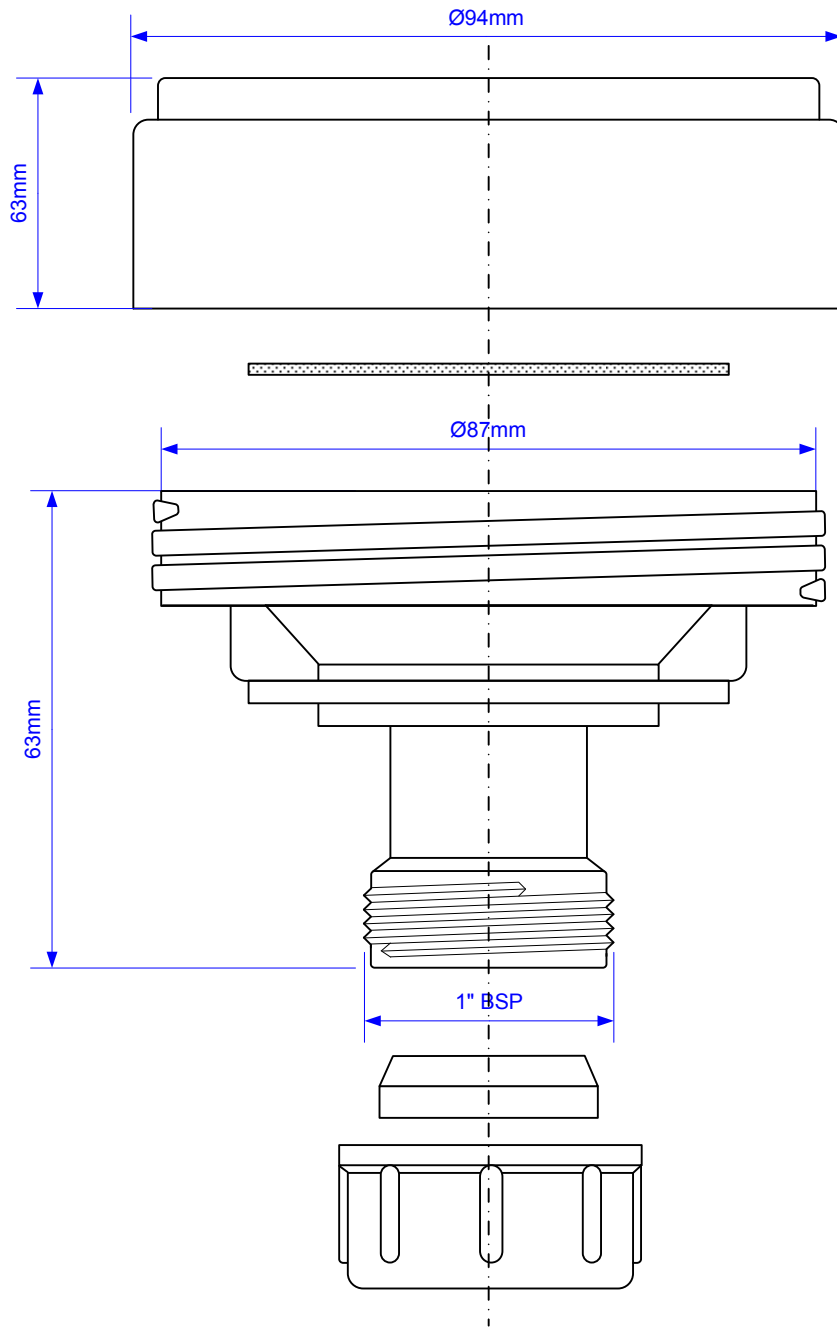

Code:

R32

© McALPINE  
01/04/2009

Drawing verified  
correct as of:

01/04/2009  
RM

DRAWN BY

RM

REVISED

SCALE

1: 1

FILENAME

R32.VSD

DATE

01/04/2009