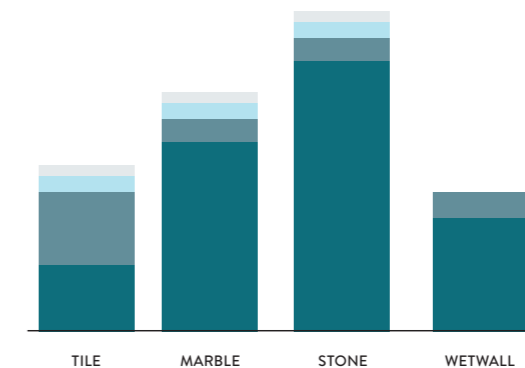

FREE INSTALLATION ADVICE

SCAN to download our handy installation guides...

Washing out the competition

No other surface compares to the revolutionary, waterproof panel system that of Wetwall offers.

TOTAL INSTALLED PRICE

TOTAL TIME OF INSTALLATION

When just comparing the price of materials, Wetwall and tile may seem comparable. But once you factor in the more labour-intensive process and extra materials, *Wetwall is the hands down winner.*