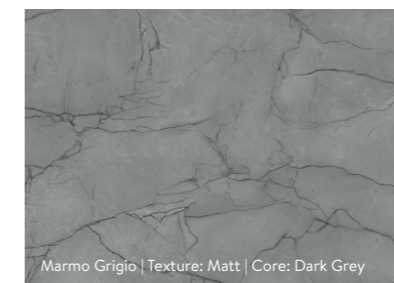

Powder Terrazzo | Texture: Stone Finish | Core: Light Grey

Marmo Grigio | Texture: Matt | Core: Dark Grey

Marble Celeste | Texture: Shell | Core: Black

“What makes our Elite Vanity Worktops so special?”

100% WATERPROOF