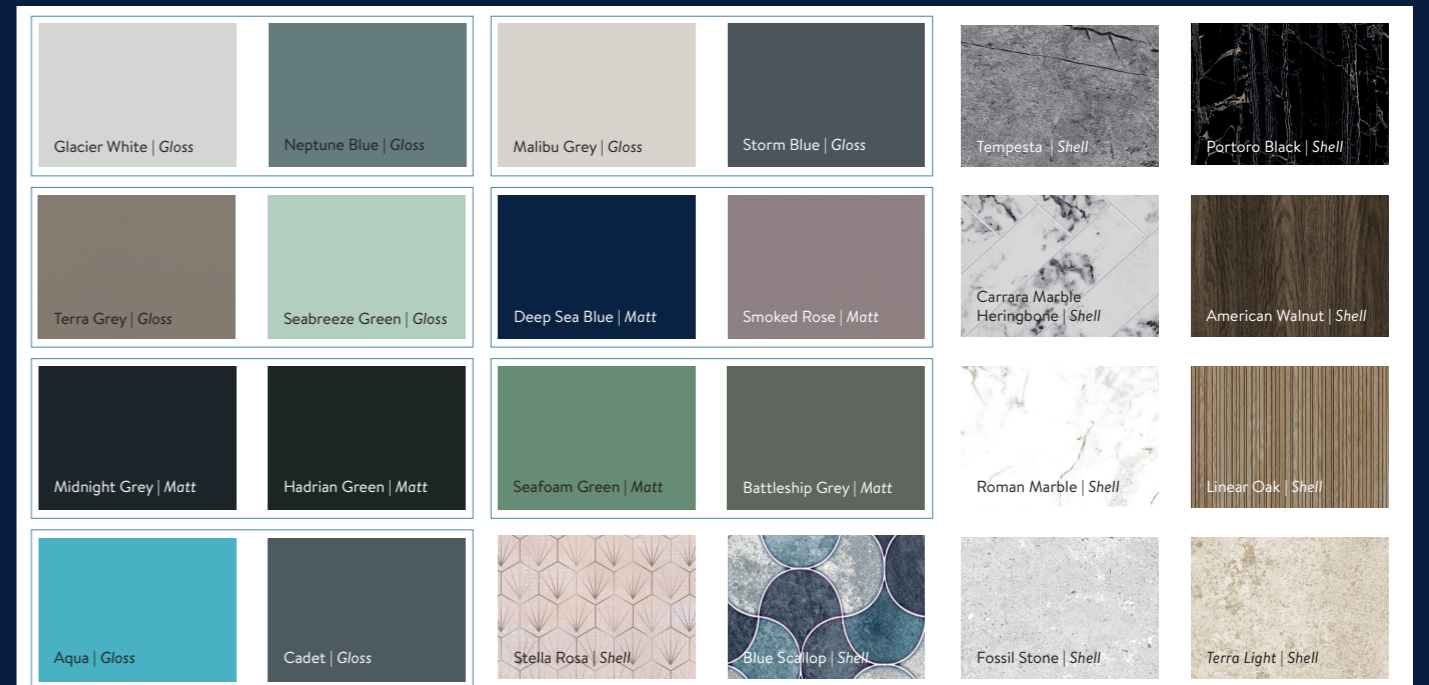

To add the finishing detail or for a full co-ordinating look, we recommend using profile edging to complete the look.

Nero Portoro Splashback

Fossil Stone Splashback

Smoked Rose Splashback

As denoted above, all Alloy solid colour styles feature a double sided decor i.e. Glacier White features Neptune Blue to the reverse.