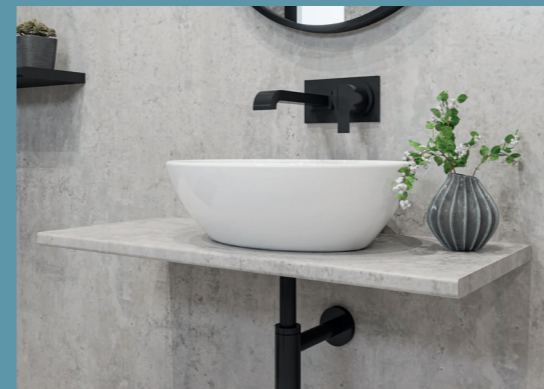

Industrial Concrete Worktop