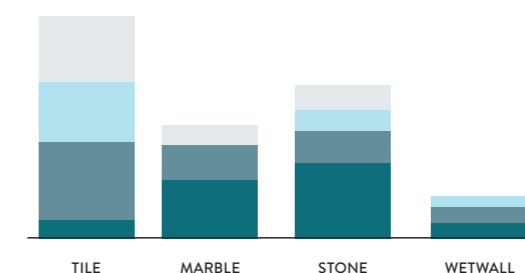

FREE INSTALLATION ADVICE

SCAN to download our handy installation guides...

Washing out the competition

No other surface compares to the revolutionary, waterproof panel system that of Wetwall offers.

TOTAL INSTALLED PRICE

TOTAL TIME OF INSTALLATION

When just comparing the price of materials, Wetwall and tile may seem comparable. But once you factor in the more labour-intensive process and extra materials, *Wetwall is the hands down winner.*