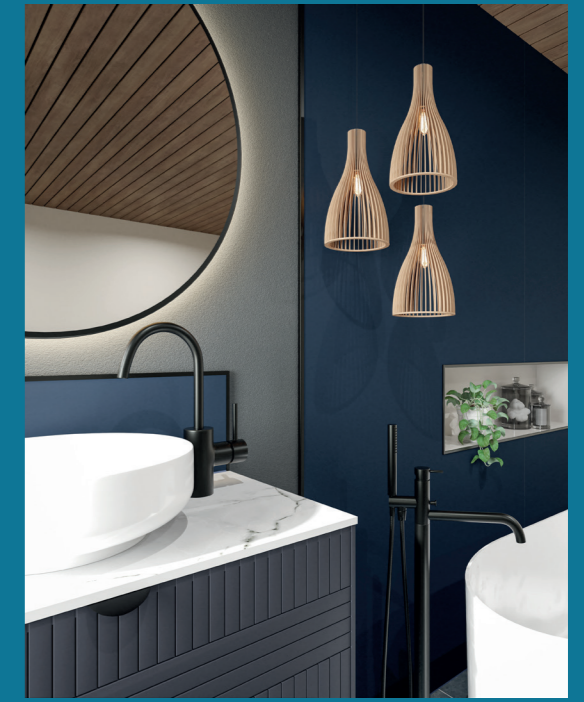

Athena Marble Worktop