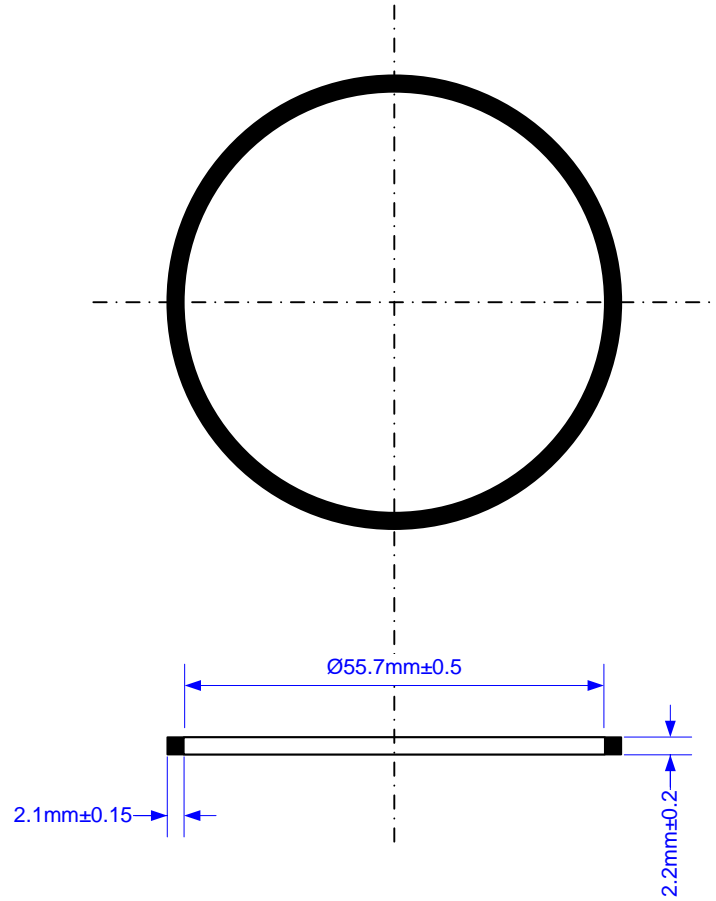

Code:

ARW1

Drawing verified
correct as of:

28/04/2017
RM

DRAWN BY

RM

REVISED

SCALE