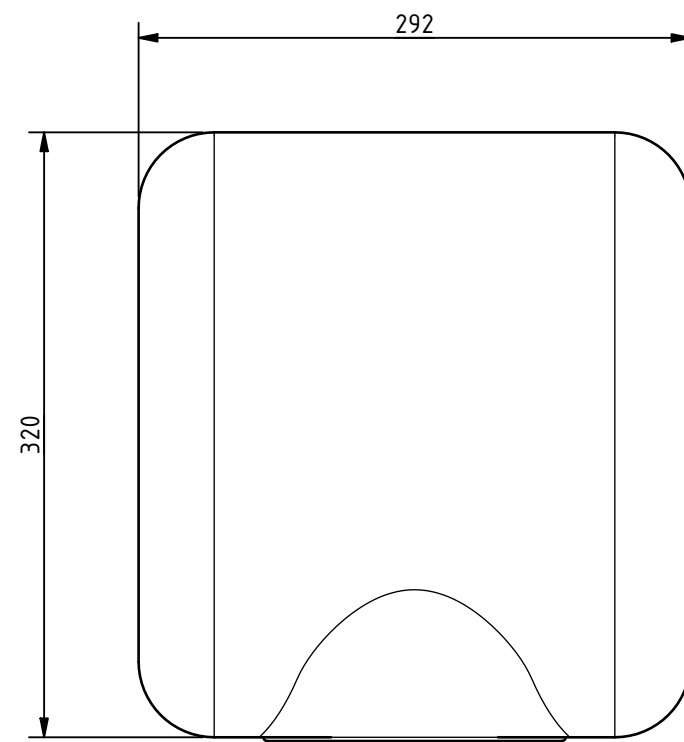

PRODUCT INFO: 342000 - HAND DRYER

ALL DIMENSIONS ARE IN mm UNLESS STATED OTHERWISE

MKT-342000 REV 1

DISCLAIMER: NYMAS GROUP MAKES EVERY EFFORT TO ENSURE THAT THE INFORMATION PROVIDED ON THIS DRAWING IS CORRECT. HOWEVER, WE CANNOT GUARANTEE THIS, AND ACCEPT NO LIABILITY FOR ANY INFORMATION OR ADVICE GIVEN ON THIS DRAWING.